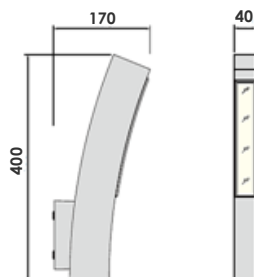

B-143

LED

INY.ALUMINIO

NEW

76LED,s

■C-143LED-H80
8W-SMD-450Lm
H=80

APLIQUES EXTERIOR

FAYCOBA
Alumbrado publico LED