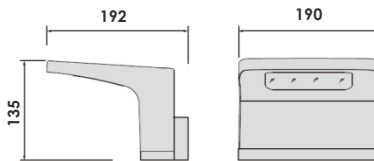

INY.ALUMINIO

NEW

■B-142LED
9W-SMD-720Lm

■B-142SLED
9W-SMD-720Lm

LED

APLIQUES EXTERIOR

FAYCOBA
Alumbrado publico LED

REF:142