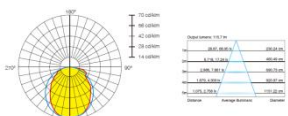

B-143

LED

INY.ALUMINIO

NEW

76LED,s

■C-143LED-H80
8W-SMD-450Lm
H=80

APLIQUES EXTERIOR

FAYCOBA
Alumbrado publico LED