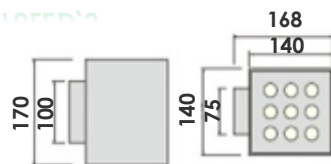

B-17

APLIQUES EXTERIOR

FAYCOBA
Alumbrado publico LED

LED

INY.ALUMINIO

NEW

■B-17M LED CREE-COB
1X20W-1950Lm

9LED,S

NEW

■B-17MD LED CREE-COB
2X40W-3800Lm

18LED,S

B-17M-MD

LED

REF:B-17

B-16M

APLIQUES EXTERIOR

FAYCOBA
Alumbrado publico LED

LED

INY.ALUMINIO

■B-16M 9X20W-LED
100V-240V1360Lm

9LED,S

■B-16MD 18X40WLED
100V-240V-2720Lm

18LED,S

Ø118

REF:B-16M