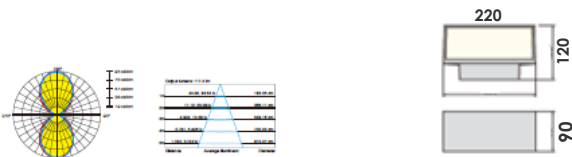

18LED,S

**B-03LED-B 9W-LED
SMD 100V-240V-
600Lm**

INY.ALUMINIO