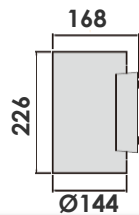

9LED,S

NEW

■B-17MD LED CREE-COB
2X40W-3800Lm

18LED,S

B-17M-MD

LED

REF:B-17

B-16M