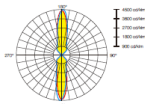

B-17

APLIQUES EXTERIOR

FAYCOBA
Alumbrado publico LED

LED

INY.ALUMINIO

NEW

■B-17M LED CREE-COB
1X20W-1950Lm

9LED,S

NEW

■B-17MD LED CREE-COB
2X40W-3800Lm

18LED,S

B-17M-MD

LED

REF:B-17

B-16M

APLIQUES EXTERIOR

FAYCOBA
Alumbrado publico LED

LED

INY.ALUMINIO

■B-16M 9X20W-LED
100V-240V1360Lm

9LED,S

■B-16MD 18X40WLED
100V-240V-2720Lm

18LED,S

Ø118

REF:B-16M