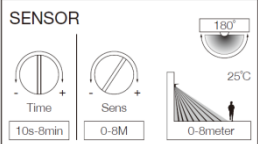

INY.ALUMINIO

NEW

■B-142LED
9W-SMD-720Lm

■B-142SLED
9W-SMD-720Lm

LED

APLIQUES EXTERIOR

FAYCOBA
Alumbrado publico LED

REF:142