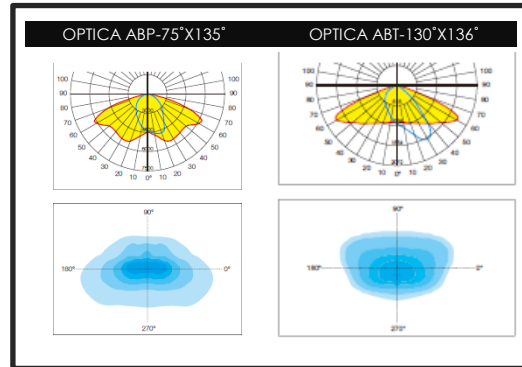

POTENCIAS	30W/45W	60W/75W	90W/100W
TIPO LED	CRE XTE R4	CRE XTE R4	CRE XTE R4
FLUJO LUM.	4200LM/6300LM	8400LM/10500LM	12600LM/14000LM
COLOR	2200K-3000K 4000K-6000K	2200K-3000K 4000K-6000K	2200K-3000K 4000K-6000K
CRI	>70Ra	>70Ra	>70Ra
ANG.APERTURA	75°X135°/130°X136°	75°X135°/130°X136°	75°X135°/130°X136°
CORRIENTE SALIDA	350mA/550mA	700mA/800mA	900mA/1100mA
VOLT.SALIDA	40-54V	40-54V	40-54V
GRAD.PROTEC.	IP-66	IP-66	IP-66
FACTOR POTENCIA	>0,98	>0,98	>0,98
IP-DRIVER	IP-67	IP-67	IP-67
GARANTIA	5/7 AÑOS	5/7 AÑOS	5/7 AÑOS